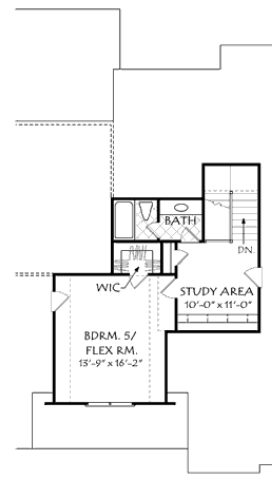

**Pine Meadow
Whitestone Classic
5 Bedroom ~ 4 Baths
Study Area
2,677 sq ft**

FRANK BETZ ASSOCIATES

FIRST FLOOR PLAN

SECOND FLOOR PLAN

Information believed accurate but not warranted. Pricing, Floorplans and Elevations are subject to change. Floorplan dimensions are approximate. Consult working drawings for actual dimensions and information. Elevations are artists' conceptions. Photographs may have been modified from the original construction documents. 2/25/2021