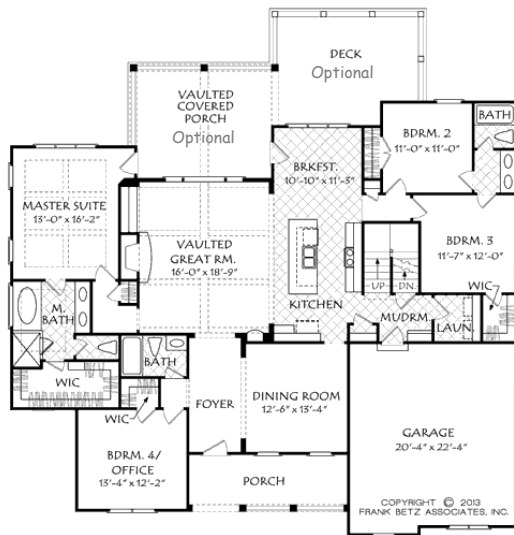

**Pine Meadow
Whitestone Classic
5 Bedroom ~ 4 Baths
Study Area
2,677 sq ft**

FRANK BETZ ASSOCIATES

FIRST FLOOR PLAN

SECOND FLOOR PLAN

Information believed accurate but not warranted. Pricing, Floorplans and Elevations are subject to change. Floorplan dimensions are approximate. Consult working drawings for actual dimensions and information. Elevations are artists' conceptions. Photographs may have been modified from the original construction documents. 2/25/2021